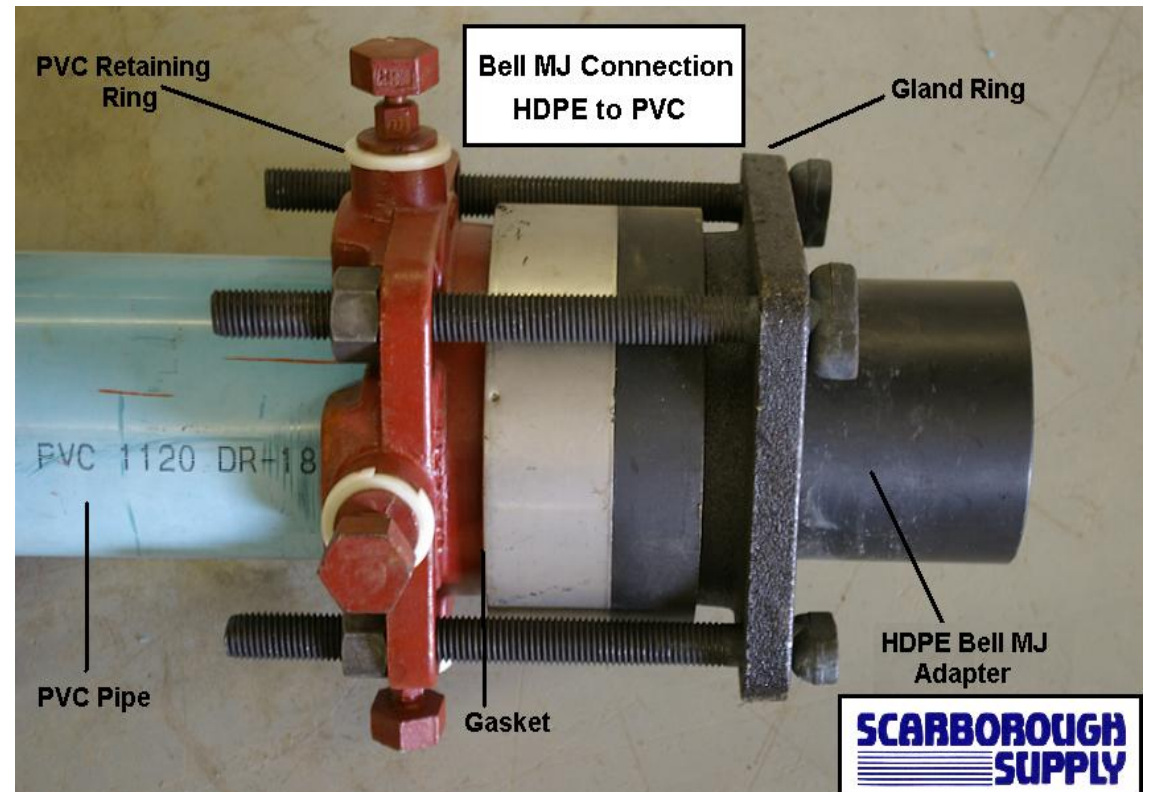

HDPE to PVC Bell MJ Connection

Make the connection!

the right pipe, the right choice, the right supplier!

HDPE Bell MJ Adapter

- Available from 2" to 24"
- Ships complete with Gland Ring, Gasket, T-bolts, & nuts.
- AWWA compliant
- Can be butt fused or electrofused
- IPS and DIPS sizing available
- In stock!!!